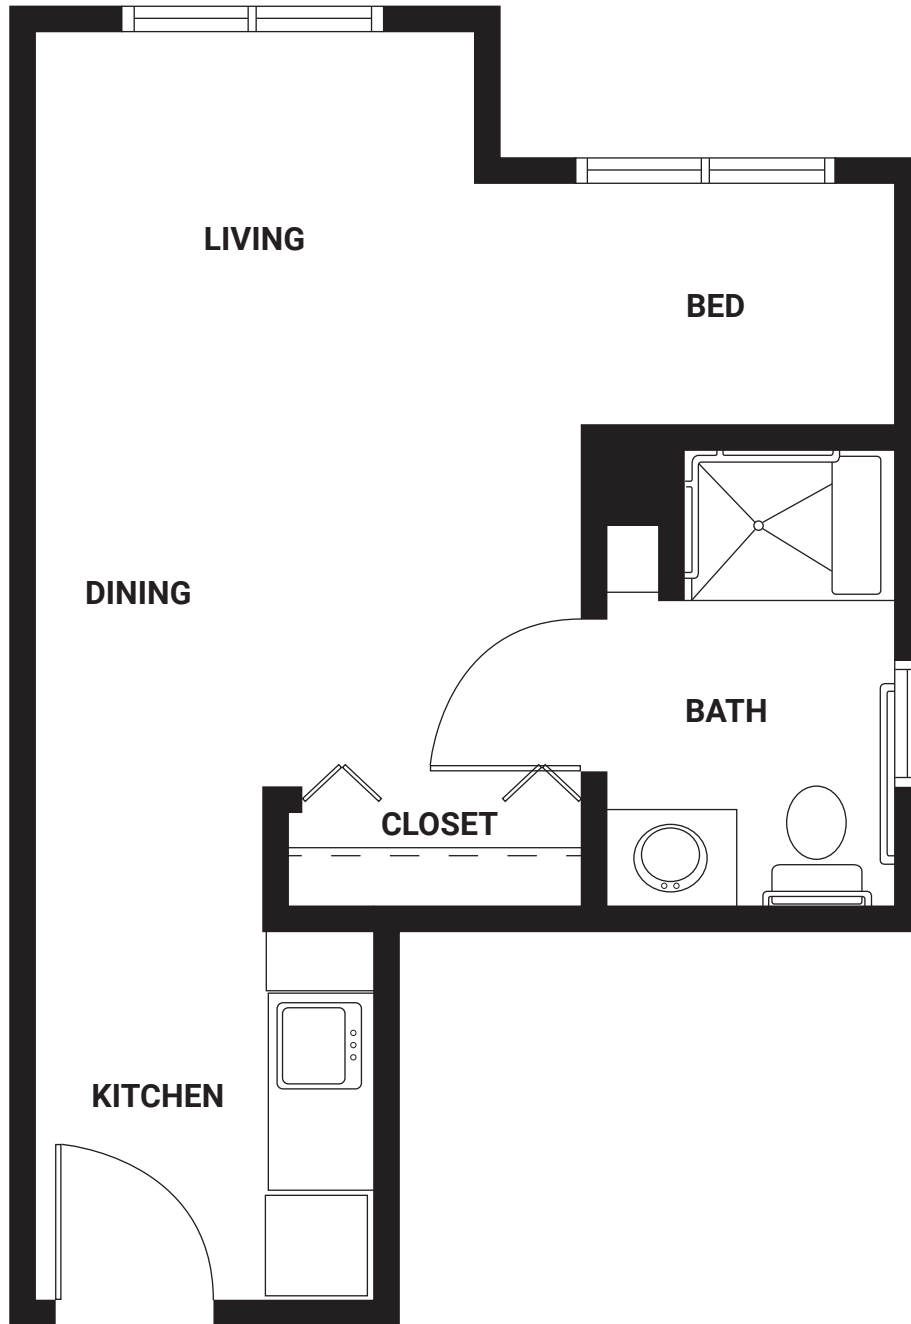

Studio

314 Sq. Ft.

PEACEVILLAGE

Expect something better.

10300 Village Circle Drive | Palos Park, IL 60464
(708) 361-3683 | PeaceVillage.org